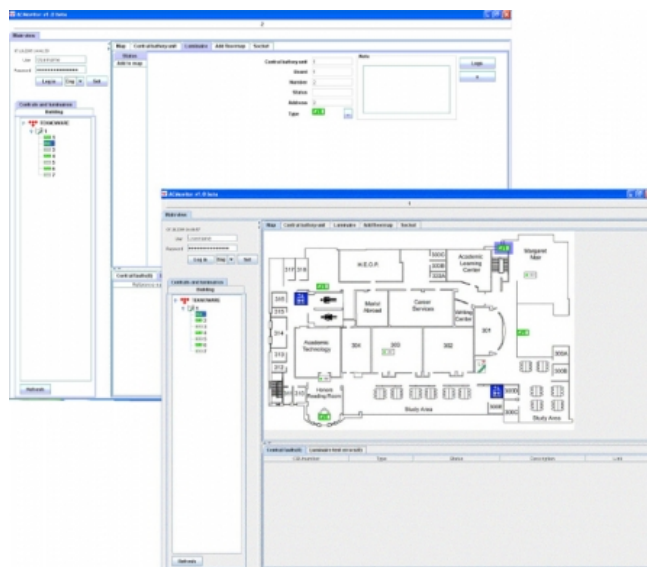

# ACM Advanced Central Monitoring TST5141

## ACM Software for addressable Central Battery Units

Teknoware's Advanced Central Monitoring (ACM) is a centralized remote monitoring system, using a separate network, for Teknoware's addressable central battery systems.

ACM uses RS485 protocol, which enables up to 1 km distance between the central battery panel and the computer. 1-150 central battery panels can be connected into a single ACM system.

The condition of the central battery systems and the luminaires can be seen from the screen of the ACM remote management system software. The user may also run luminaire and battery tests. ACM automatically saves a test log book in accordance with the standard EN 50172.