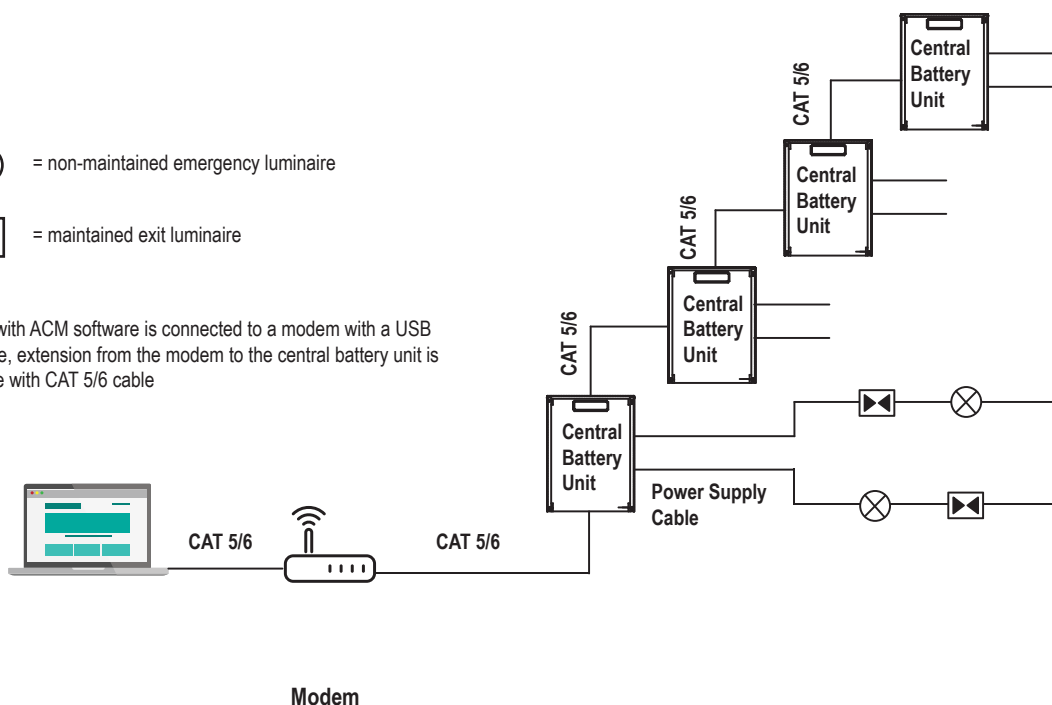

ACM uses RS485 protocol, which enables up to 1 km distance between the central battery panel and the computer. 1-150 central battery panels can be connected into a single ACM system.

The condition of the central battery systems and the luminaires can be seen from the screen of the ACM remote management system software. The user may also run luminaire and battery tests. ACM automatically saves a test log book in accordance with the standard EN 50172.

From the computer with ACM, it is possible to connect e.g. to a building automation system using BACnet.

One BACnet interface can be used for CBUs upto 30nos. However more BACnet interfaces (one for each 30 CBUs) can be connected further to reach 150CBUs in total. A total of 5nos BACnet interfaces can be connected to one ACM software.

⊗ = non-maintained emergency luminaire

◻ = maintained exit luminaire

PC with ACM software is connected to a modem with a USB cable, extension from the modem to the central battery unit is done with CAT 5/6 cable